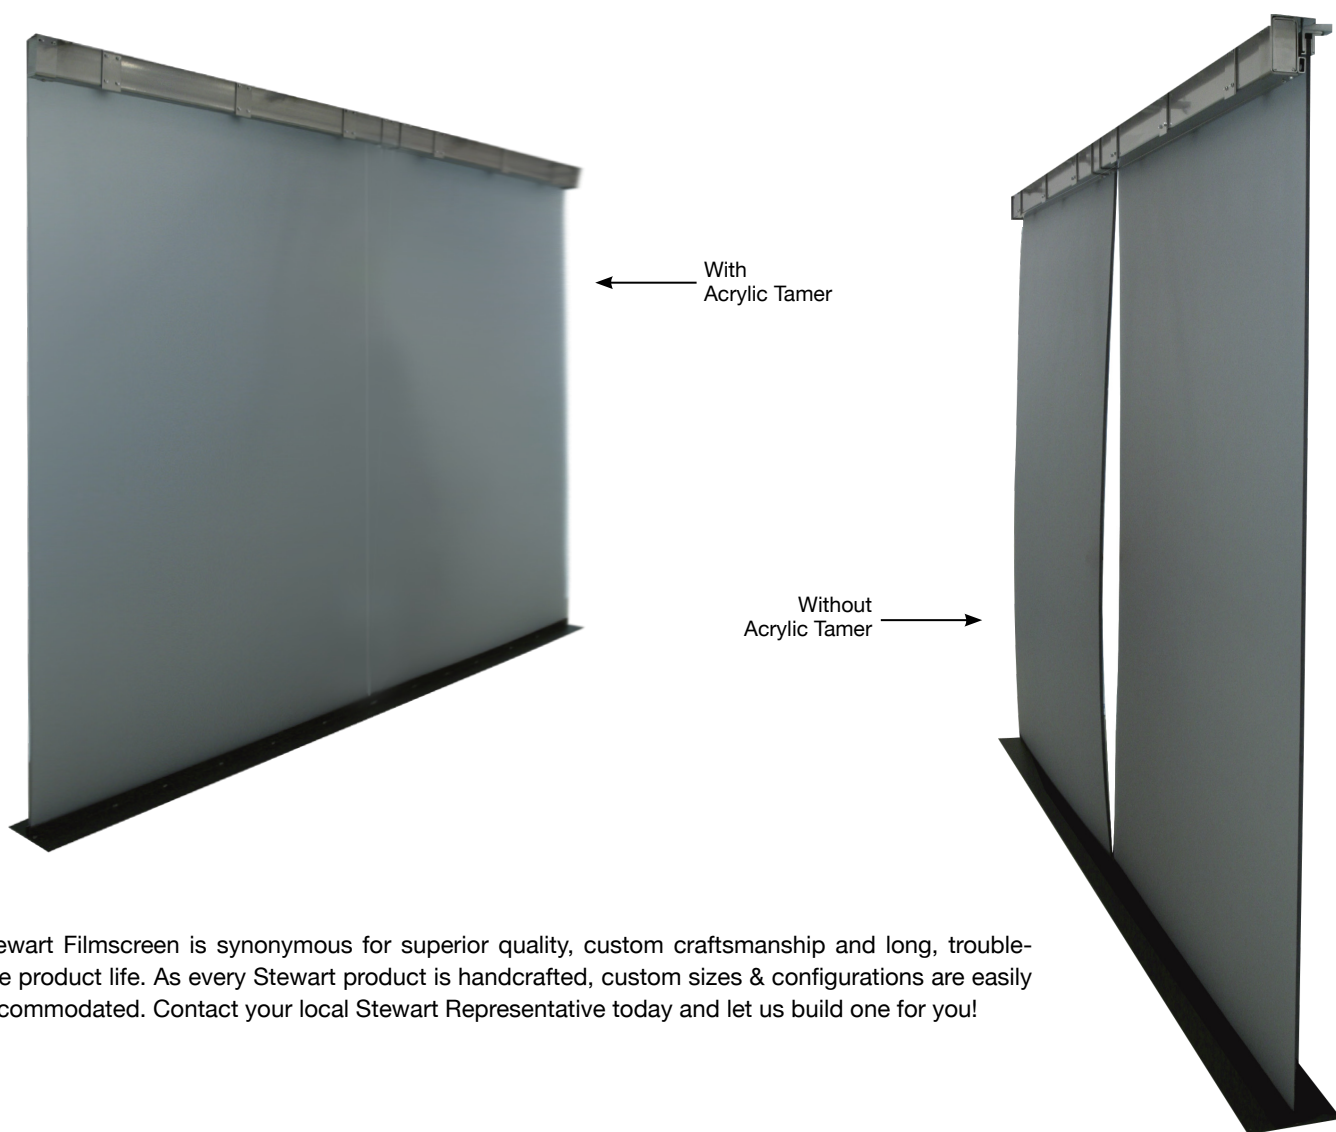

Acrylic Tamer

Ensures flatness of acrylic screens available in sizes up to 9 feet high by 24 feet wide

Acrylic Tamer

Stewart's Acrylic Tamer provides an adjustable frame that literally 'tames' the acrylic material. While acrylic screens certainly have their uses, especially in boardrooms, conference rooms, training rooms and large video conferencing suites, jumbo sizes up to 24 feet wide have a tendency to warp or appear wavy.

Stewart performs a secondary process that cross-links poly methyl methacrylate (PMMA) molecules to ensure flatness. Then the adjustable hanging frame 'tames' the malleable acrylic and prevents it from warping or changing shape. It levels the screen from left to right and stabilizes it from the bottom. The frame is available in sizes up to 9' x 24' wide.

Stewart Filmscreen is synonymous for superior quality, custom craftsmanship and long, trouble-free product life. As every Stewart product is handcrafted, custom sizes & configurations are easily accommodated. Contact your local Stewart Representative today and let us build one for you!